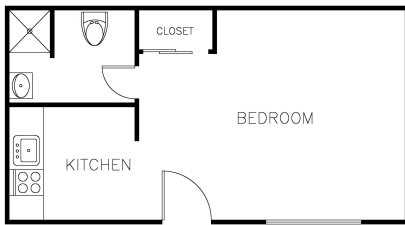

702.803.3985 | Ritiro@FusionPMC.com | RitiroLasVegas.com

STUDIO
Approx. Sqft: 450

2BEDROOM / 2BATHROOM
Approx. Sqft: 850

2BEDROOM / 2BATHROOM WITH PATIO
Approx. Sqft: 850