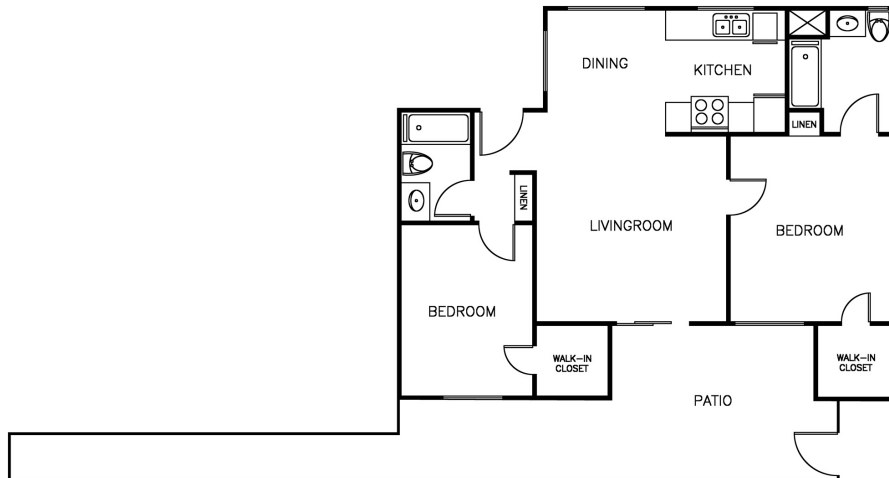

702.803.3985 | Ritiro@FusionPMC.com | RitiroLasVegas.com

STUDIO
Approx. Sqft: 450

2BEDROOM / 2BATHROOM
Approx. Sqft: 850

2BEDROOM / 2BATHROOM WITH PATIO
Approx. Sqft: 850