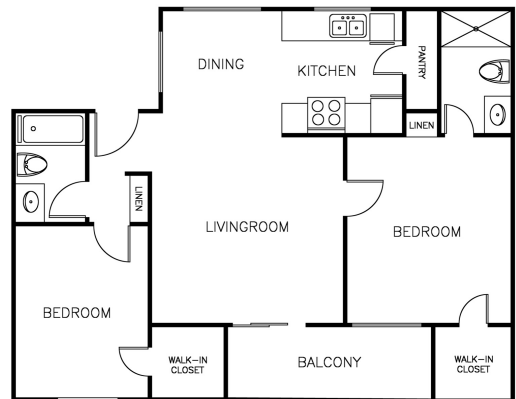

LUXURY Living

FEATURES

- Full stainless-steel appliance package
- Granite/quartz countertops
- Designer cabinetry
- Wood-inspired vinyl plank flooring
- Plush carpeting
- Large walk-in closets*, wall-to-wall closets and ample storage throughout
- Oversize living room with gas fireplace*
- Private balcony or patio with additional storage closet
- Central air conditioning and heating
- Designer lighting and fixture package

702.803.3985 | Ritiro@FusionPMC.com | RitiroLasVegas.com

STUDIO
Approx. Sqft: 450

2BEDROOM / 2BATHROOM
Approx. Sqft: 850

2BEDROOM / 2BATHROOM WITH PATIO
Approx. Sqft: 850